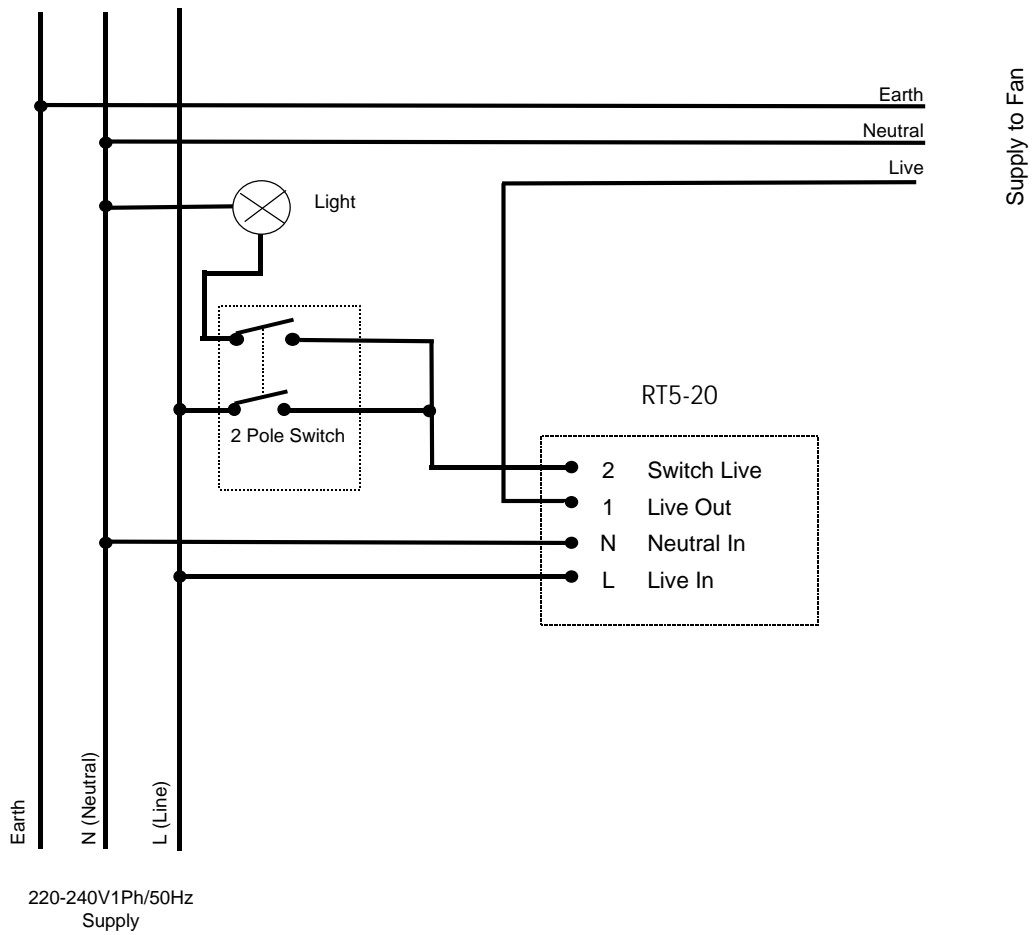

Select Electrical Information

Run on timer for Fixed Speed Fan Connection

NOTE: THE ABOVE WIRING DIAGRAM APPLIES TO **ELTA FANS** TIMERS ONLY. FOR USE WITH ALTERNATIVE TIMERS REFER TO MANUFACTURER'S WIRING DIAGRAM.