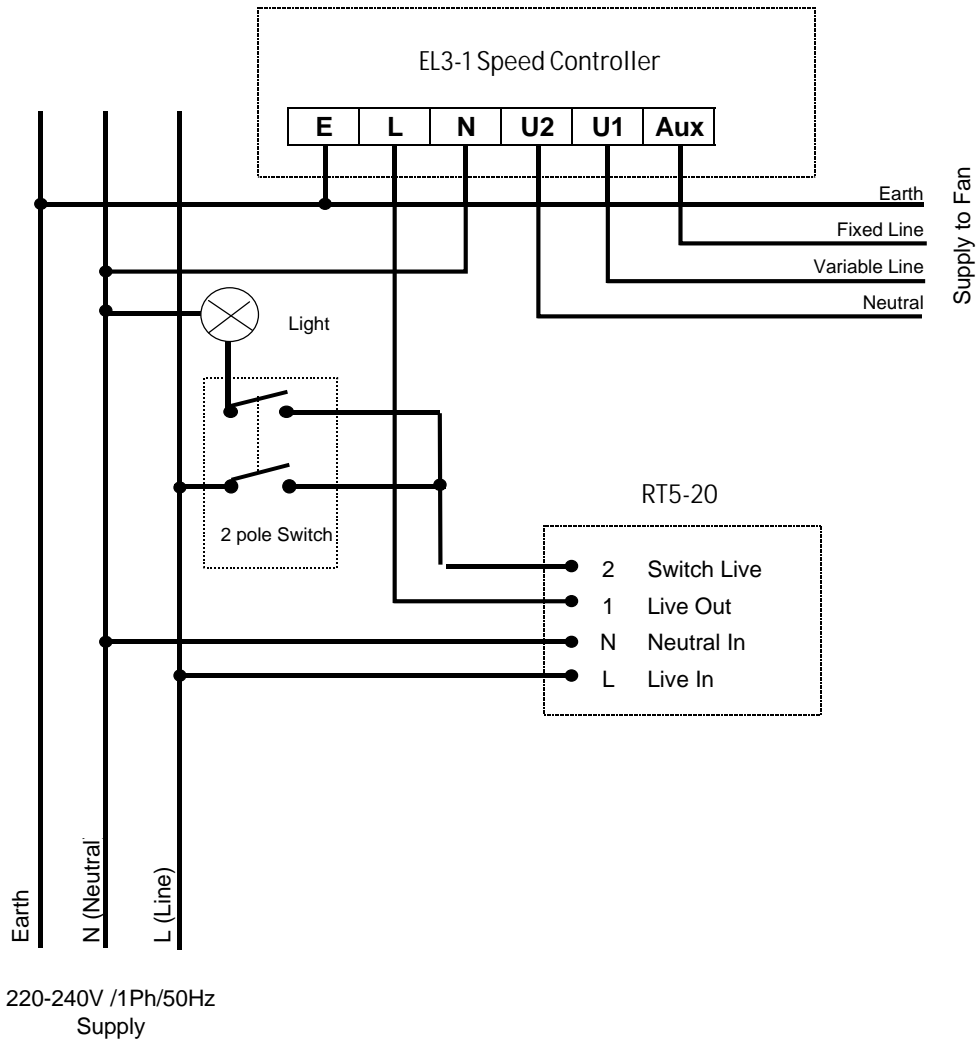

Select Electrical Information

Run on timer for 3 wire Variable Speed Fan Connection

NOTE: THE ABOVE WIRING DIAGRAM APPLIES TO **ELTA FANS** CONTROLLERS/TIMERS ONLY. FOR USE WITH ALTERNATIVE CONTROLLERS/TIMERS REFER TO MANUFACTURER'S WIRING DIAGRAM.