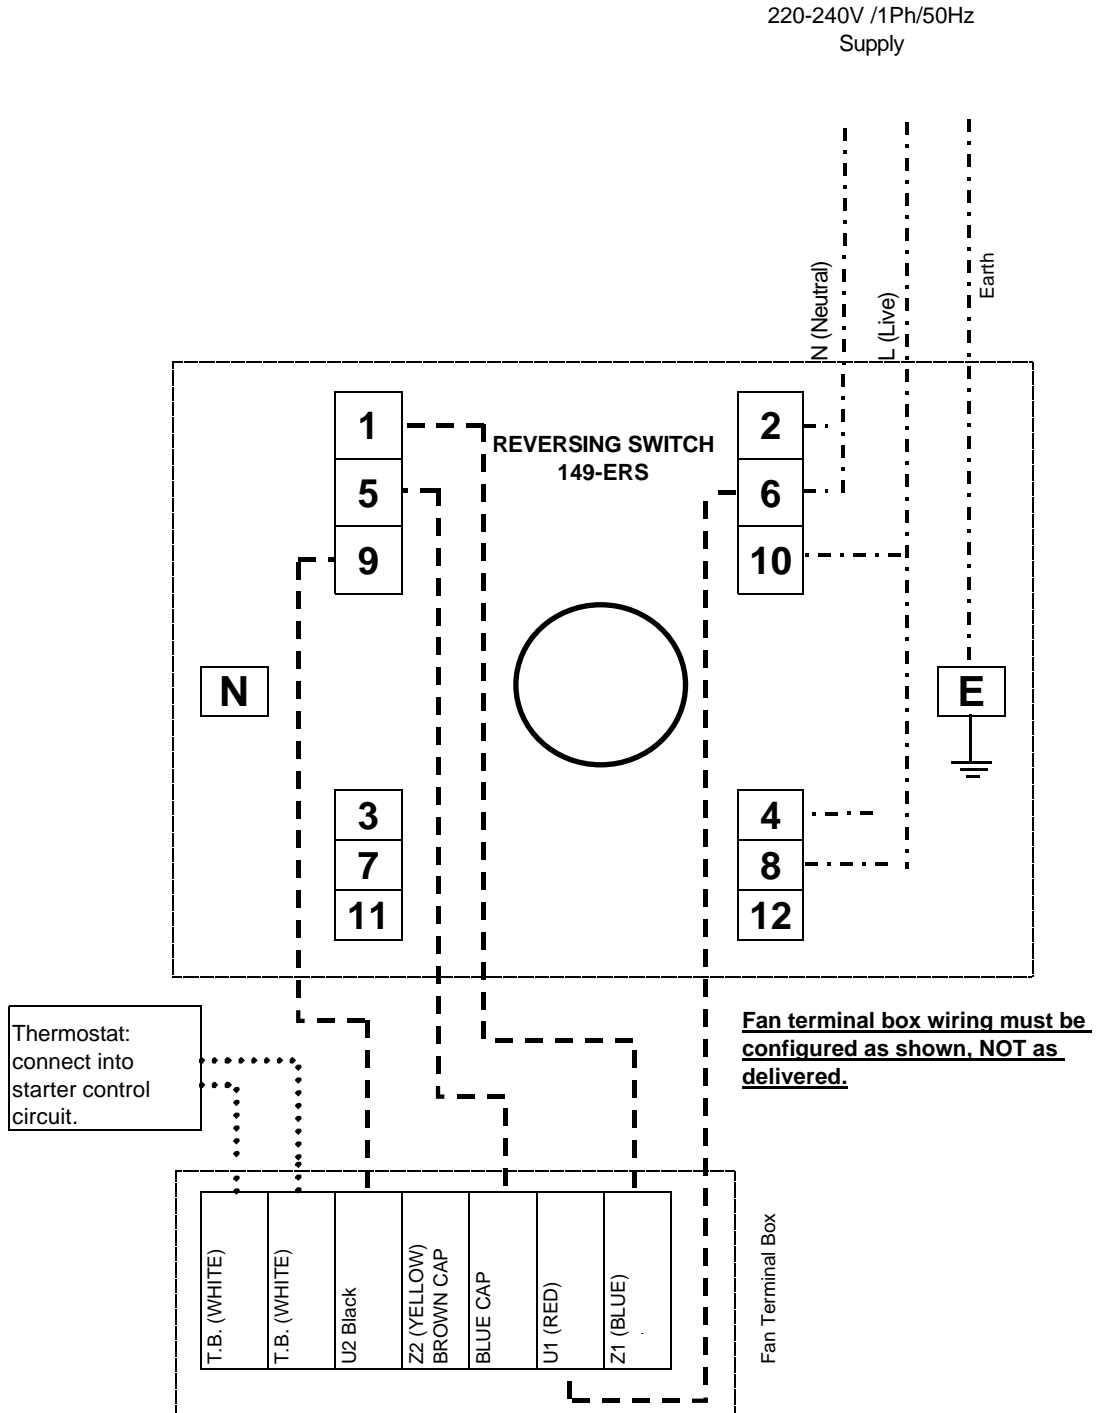

## Select Compact 'SCP/D' 1Ph Electrical Information Fixed Speed Rotation Reversing Connection

**The fan rotation must not be reversed without allowing sufficient time for the impeller to stop rotating.**

**NOTE:** THE ABOVE WIRING DIAGRAM APPLIES TO **ELTA FANS** REVERSING SWITCH ONLY. FOR USE WITH ALTERNATIVE REVERSING SWITCHES REFER TO MANUFACTURER'S WIRING DIAGRAM.