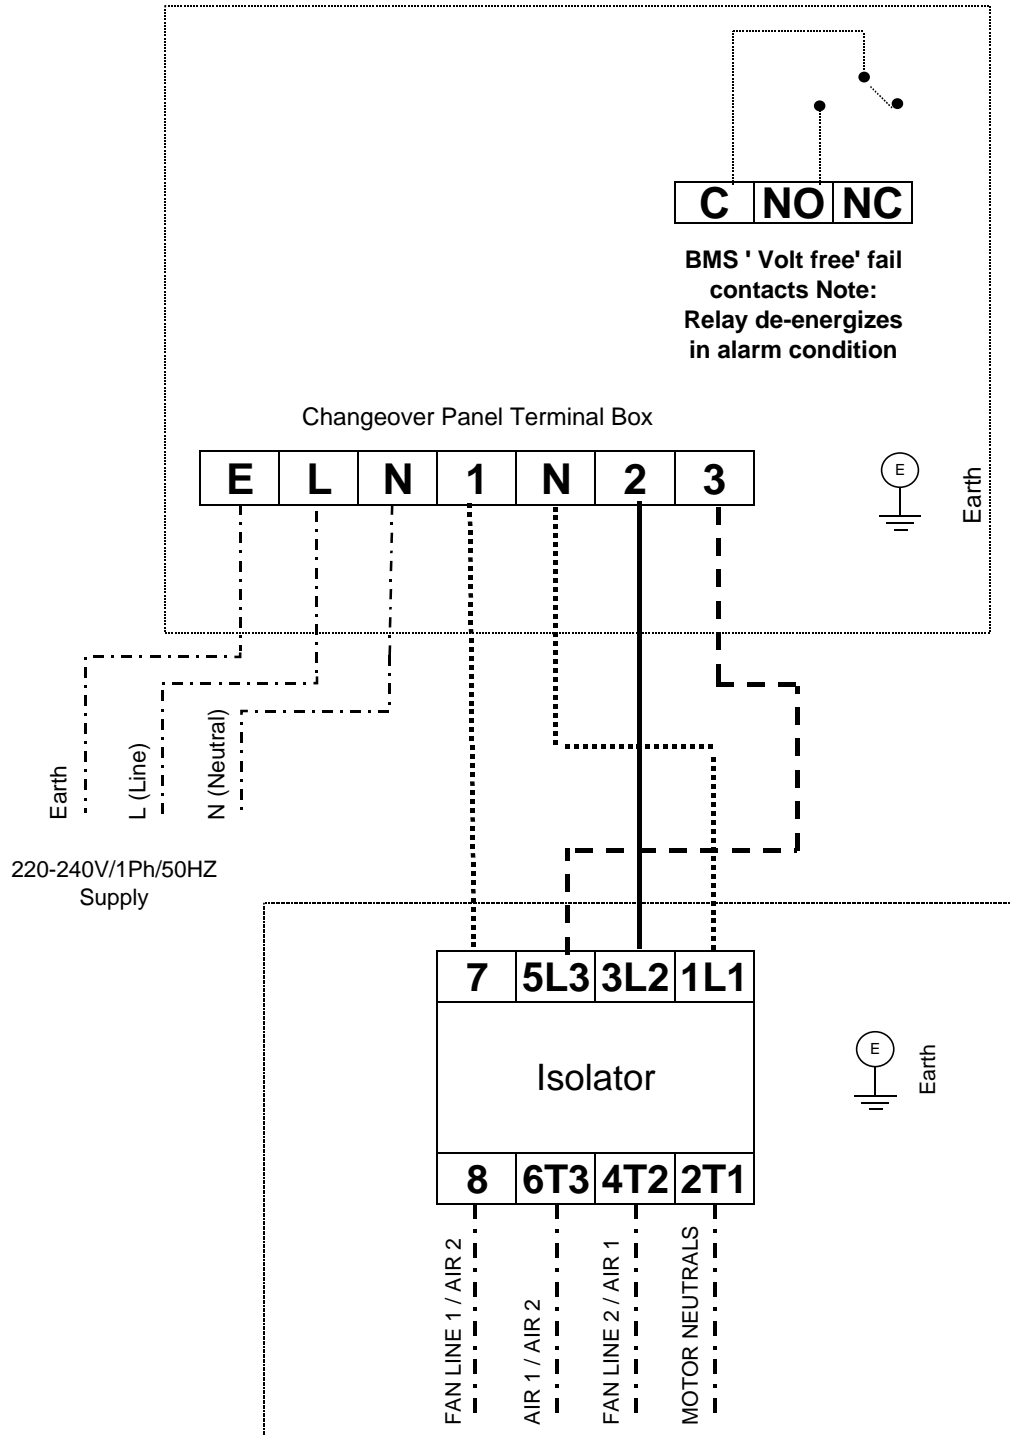

Twinflow 'STDR' 1Ph Electrical Information

For Fixed Speed Connection c/w Volt free contact for B.M.S. System

(Auto-Changeover Panel Type 149-IACO1/AIR; 149-IACO1/AIR/DS)

NOTE: THE ABOVE WIRING DIAGRAM APPLIES TO **ELTA FANS** CHANGE-OVER PANELS ONLY. FOR USE WITH ALTERNATIVE CHANGE-PANELS REFER TO MANUFACTURER'S WIRING DIAGRAMS. STDR ARE NOT SPEED CONTROLABLE