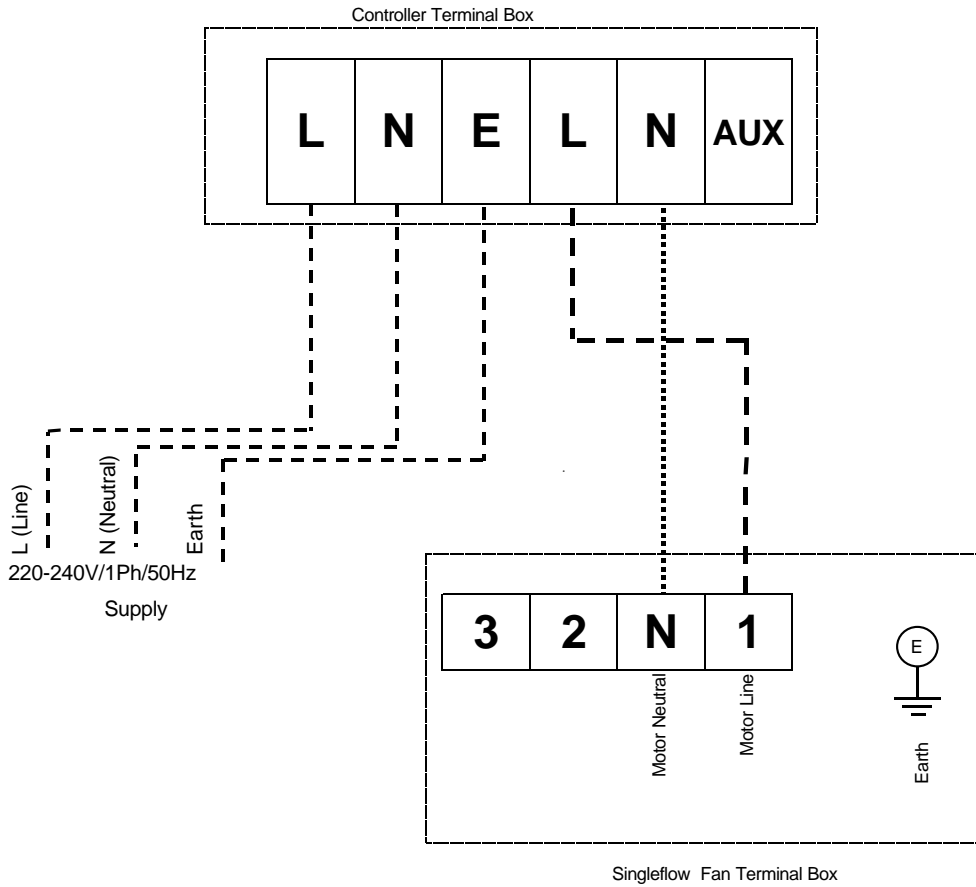

Singleflow 'SSDD' Electrical Information

Variable Speed Connection

(Unit c/w Type 149-TC1** Transformer Controllers)

NOTE: THE ABOVE WIRING DIAGRAM APPLIES TO **ELTA FANS** CONTROLLERS ONLY. FOR USE WITH ALTERNATIVE CONTROLLERS REFER TO MANUFACTURER'S WIRING DIAGRAMS.