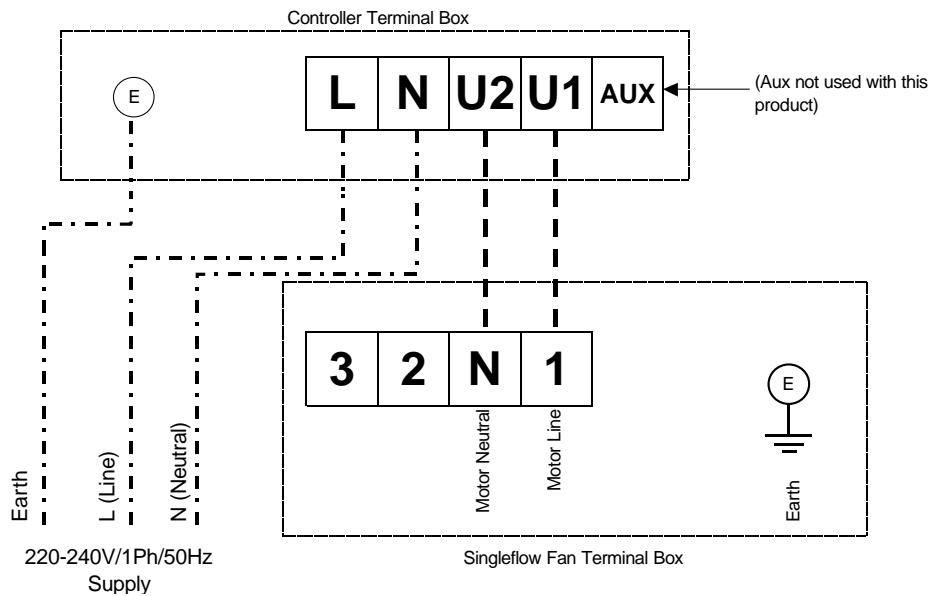

Singleflow 'SSDD' Electrical Information Fixed Speed Connection

Variable Speed Connection (Unit c/w Speed Controller Types 149-EL31 & 149-EL61)

NOTE: THE ABOVE WIRING DIAGRAM APPLIES TO **ELTA FANS** CONTROLLERS ONLY. FOR USE WITH ALTERNATIVE CONTROLLERS REFER TO MANUFACTURER'S WIRING DIAGRAMS.