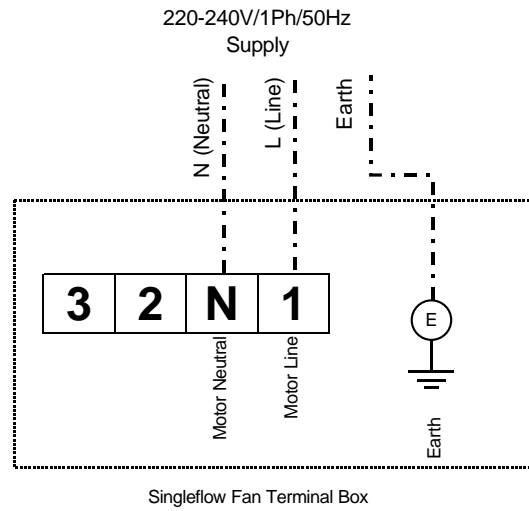

Singleflow 'SSDD' Electrical Information Fixed Speed Connection

Variable Speed Connection (Unit c/w Speed Controller Types 149-EL31 & 149-EL61)

NOTE: THE ABOVE WIRING DIAGRAM APPLIES TO **ELTA FANS** CONTROLLERS ONLY. FOR USE WITH ALTERNATIVE CONTROLLERS REFER TO MANUFACTURER'S WIRING DIAGRAMS.