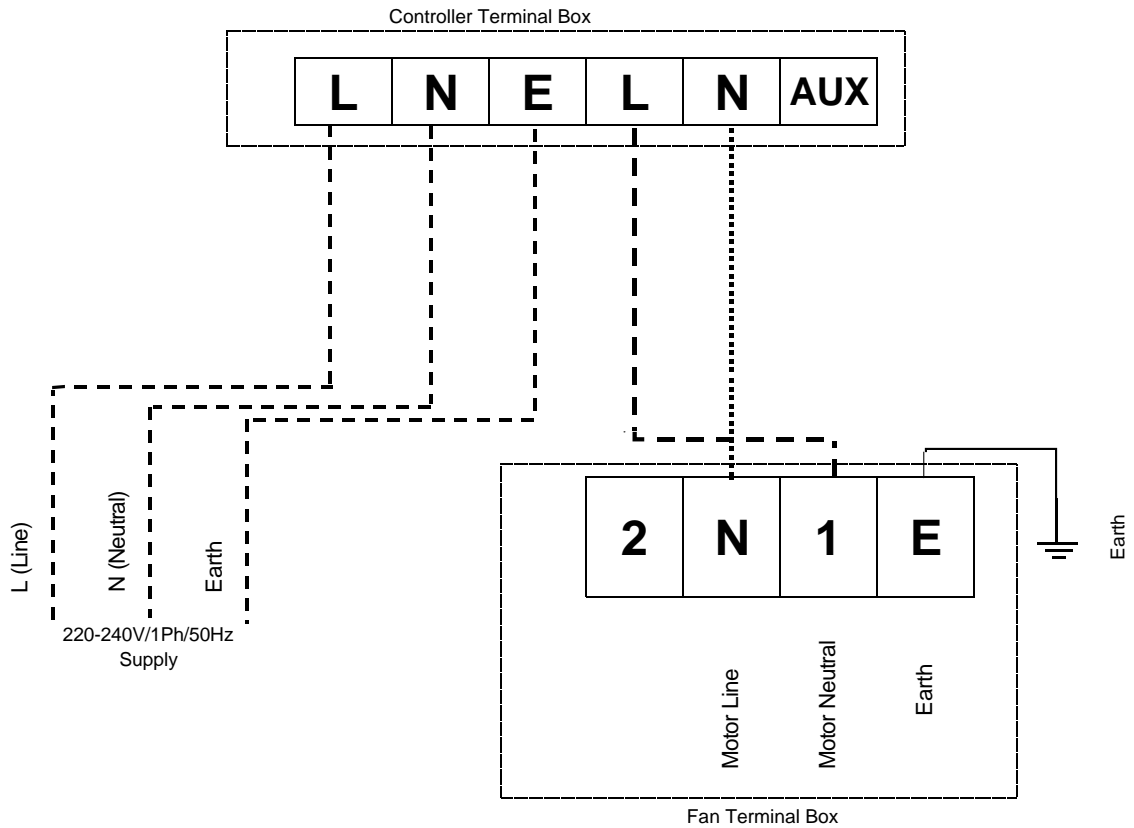

Hideaway 'SH' Electrical Information

Variable Speed Connection

(Unit c/w Type 149-TC1** Transformer Controllers)

NOTE: THE ABOVE WIRING DIAGRAM APPLIES TO **ELTA FANS** CONTROLLERS ONLY. FOR USE WITH ALTERNATIVE CONTROLLERS REFER TO MANUFACTURER'S WIRING DIAGRAM.