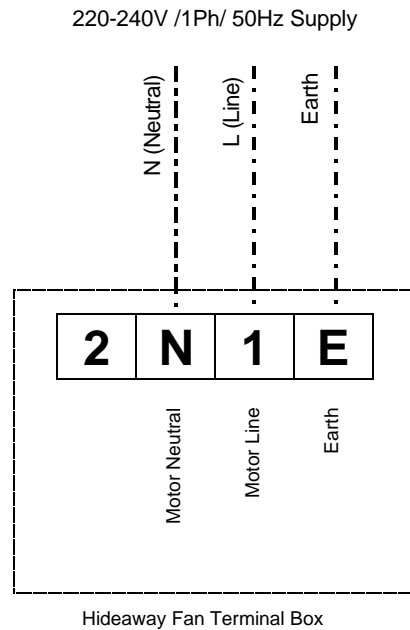

Hideaway 'SH' Electrical Information Fixed Speed Connection

Variable Speed Connection (Unit c/w Speed Controller Type 149-EL31)

NOTE: THE ABOVE WIRING DIAGRAM APPLIES TO **ELTA FANS** CONTROLLERS ONLY. FOR USE WITH ALTERNATIVE CONTROLLERS REFER TO MANUFACTURER'S WIRING DIAGRAM.