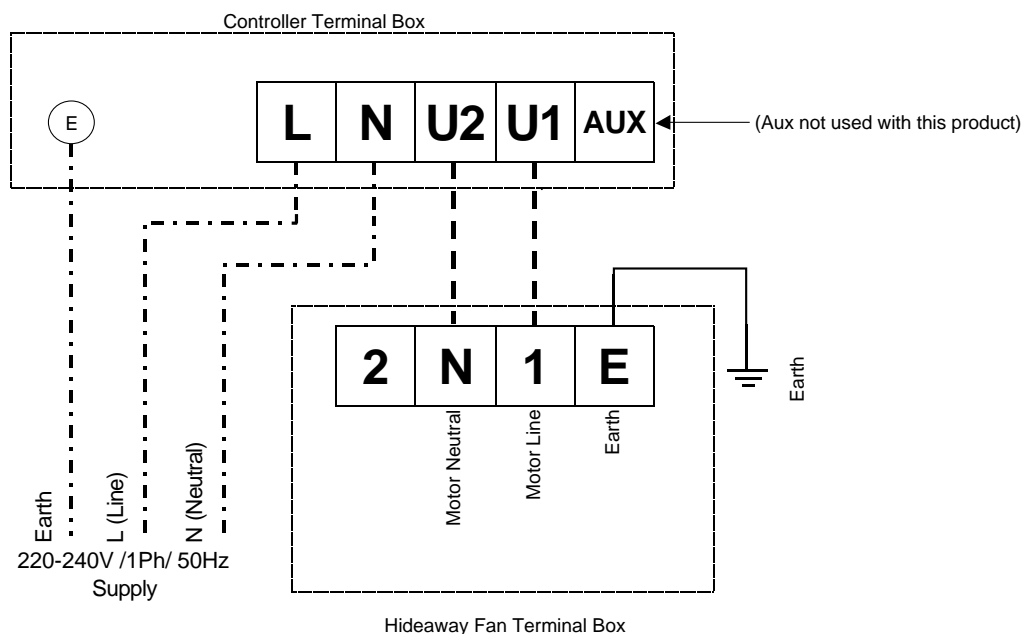

Hideaway 'SH' Electrical Information Fixed Speed Connection

Variable Speed Connection (Unit c/w Speed Controller Type 149-EL31)

NOTE: THE ABOVE WIRING DIAGRAM APPLIES TO **ELTA FANS** CONTROLLERS ONLY. FOR USE WITH ALTERNATIVE CONTROLLERS REFER TO MANUFACTURER'S WIRING DIAGRAM.