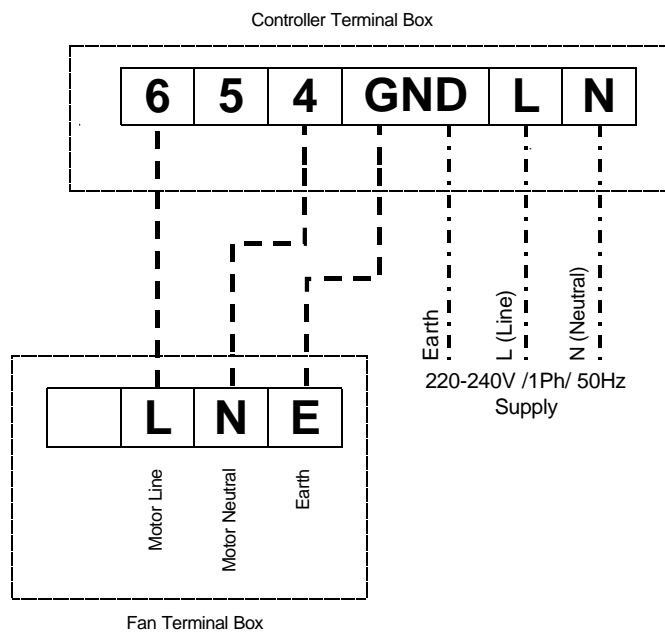

Jetflow 'SJ' Electrical Information Fixed Speed Connection

Variable Speed Connection (Unit c/w Speed Controller Type 149 - EL21)

NOTE: THE ABOVE WIRING DIAGRAM APPLIES TO **ELTA FANS** CONTROLLERS ONLY. FOR USE WITH ALTERNATIVE CONTROLLERS REFER TO MANUFACTURER'S WIRING DIAGRAM.