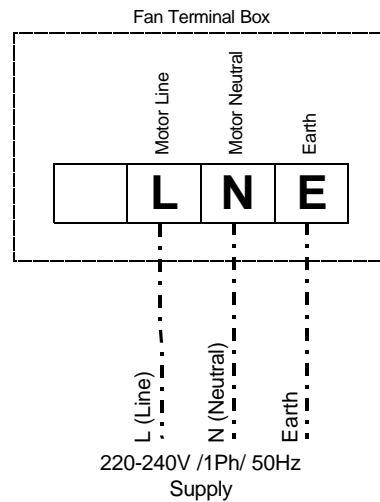

Jetflow 'SJ' Electrical Information Fixed Speed Connection

Variable Speed Connection (Unit c/w Speed Controller Type 149 - EL21)

NOTE: THE ABOVE WIRING DIAGRAM APPLIES TO **ELTA FANS** CONTROLLERS ONLY. FOR USE WITH ALTERNATIVE CONTROLLERS REFER TO MANUFACTURER'S WIRING DIAGRAM.