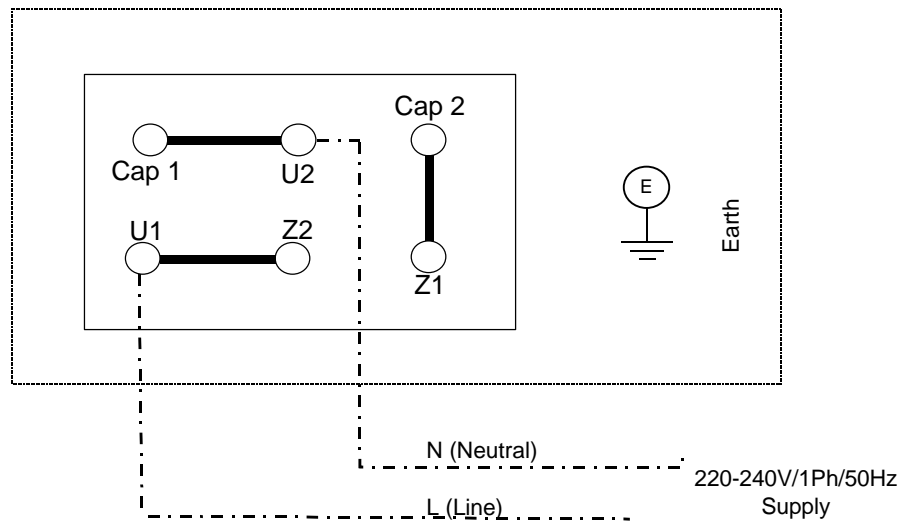

Multiflow 'SMB/C' 1PH Electrical Information Fixed Speed Connection

Variable Speed Connection (Unit c/w Speed Controller Types 149-EL3-1, 149-EL6-1)

Ensure link U1-Z2 is removed.

NOTE: THE ABOVE WIRING DIAGRAM APPLIES TO **ELTA FANS** CONTROLLERS ONLY. FOR USE WITH ALTERNATIVE CONTROLLERS REFER TO MANUFACTURER'S WIRING DIAGRAMS.