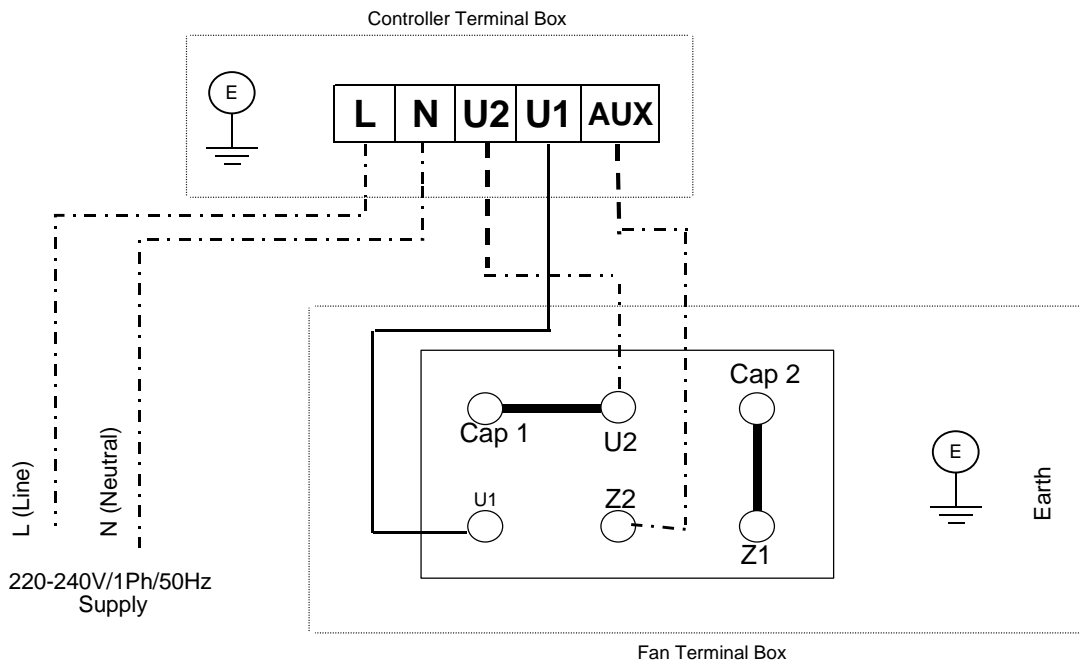

Multiflow 'SMB/C' 1PH Electrical Information Fixed Speed Connection

Variable Speed Connection (Unit c/w Speed Controller Types 149-EL3-1, 149-EL6-1)

Ensure link U1-Z2 is removed.

NOTE: THE ABOVE WIRING DIAGRAM APPLIES TO **ELTA FANS** CONTROLLERS ONLY. FOR USE WITH ALTERNATIVE CONTROLLERS REFER TO MANUFACTURER'S WIRING DIAGRAMS.