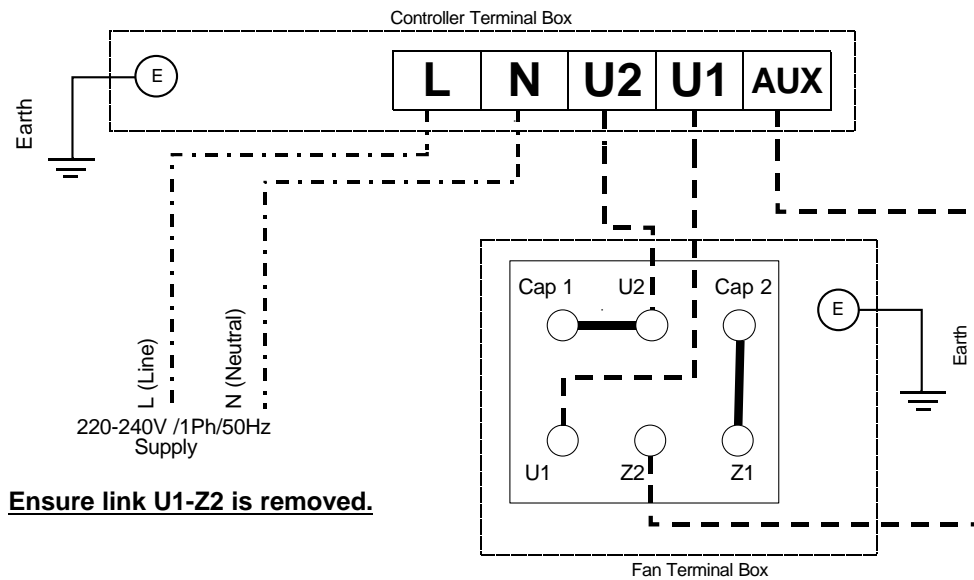

Revolution 'SLC' 1Ph Electrical Information

Variable Speed Connection

(Unit c/w Speed Controller Types 149-EL31 & 149-EL61)

Variable Speed Connection

(Unit c/w Type 149-TC1** Transformer Controllers)

NOTE: THE ABOVE WIRING DIAGRAM APPLIES TO **ELTA FANS** CONTROLLERS ONLY. FOR USE WITH ALTERNATIVE CONTROLLERS REFER TO MANUFACTURER'S WIRING DIAGRAM.