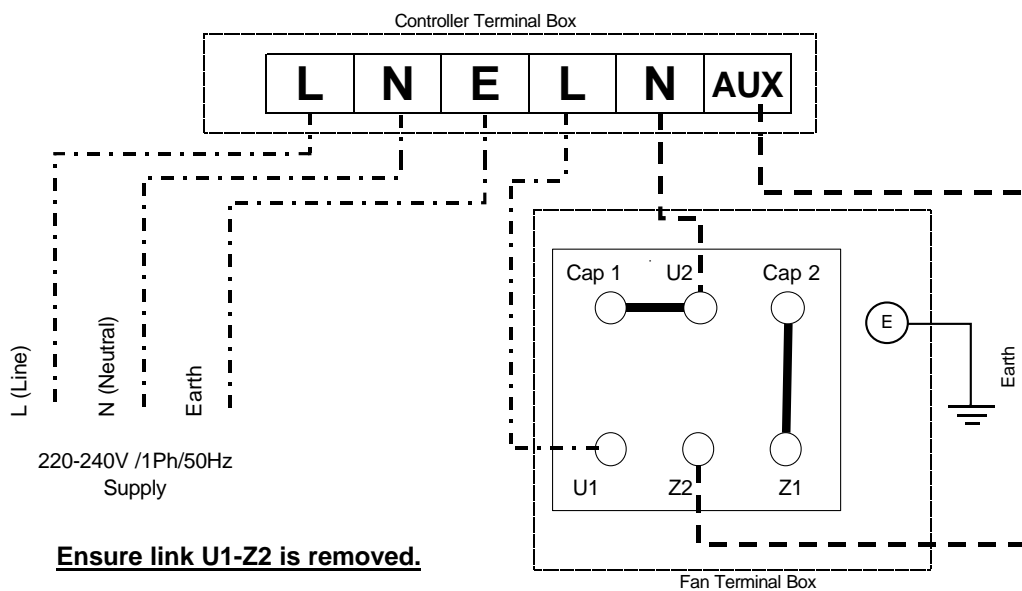

Revolution 'SLC' 1Ph Electrical Information

Variable Speed Connection

(Unit c/w Speed Controller Types 149-EL31 & 149-EL61)

Variable Speed Connection

(Unit c/w Type 149-TC1** Transformer Controllers)

NOTE: THE ABOVE WIRING DIAGRAM APPLIES TO **ELTA FANS** CONTROLLERS ONLY. FOR USE WITH ALTERNATIVE CONTROLLERS REFER TO MANUFACTURER'S WIRING DIAGRAM.